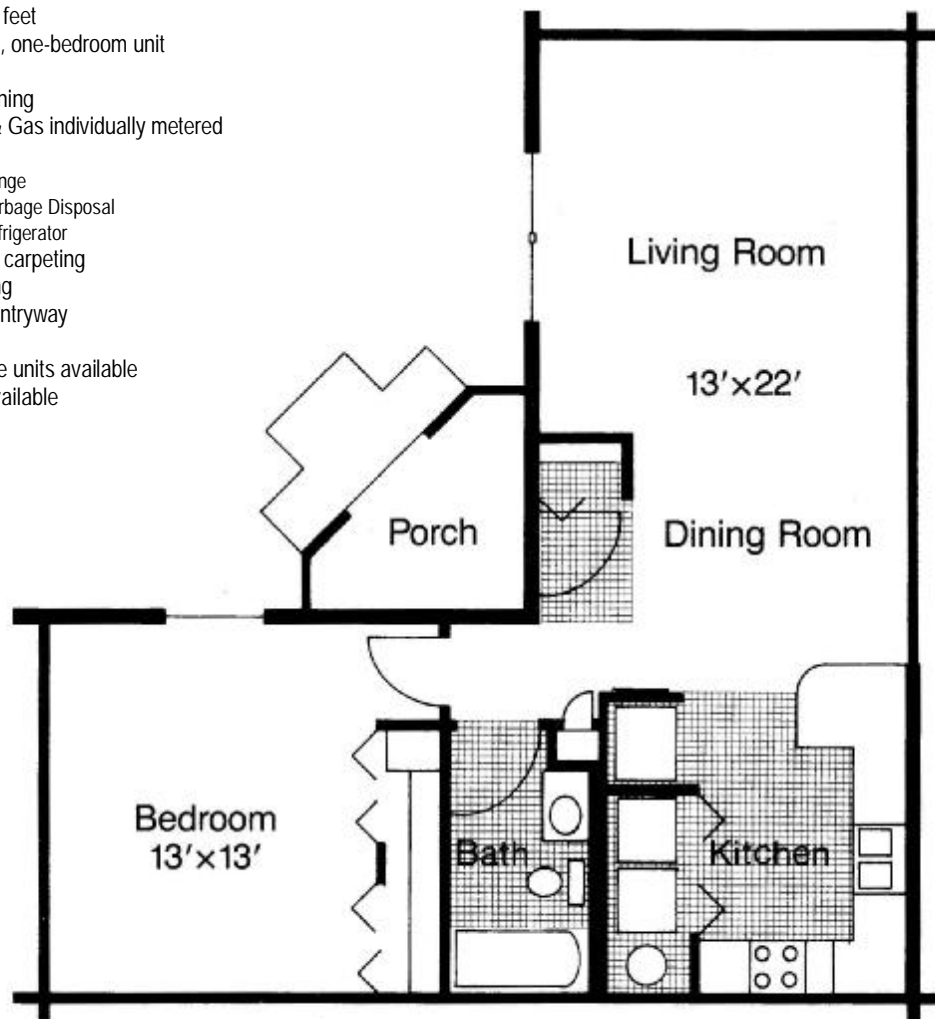

# B ridgeport

728 square feet  
Single level, one-bedroom unit

Air conditioning  
Electricity & Gas individually metered  
Appliances

- Range
- Garbage Disposal
- Refrigerator

Wall to wall carpeting  
Vinyl flooring  
Protected entryway  
Front porch  
Mini-storage units available  
Garages available

## Bridgeport 1 Bedroom